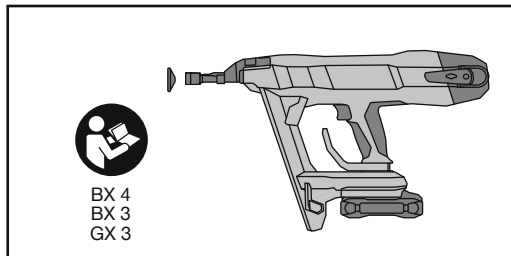

X-CW S23 Conical Washer

2104460-2025.10.09

Washer	Nail	Washer Holder	Tool
			
X-CW S23	X-C B3 MX X-P B3 MX	X-WHC B3	BX 3
	X-C G3 MX X-P G3 MX	X-WHC G3	GX 3
	X-C B4 MX X-P B4 MX	X-WHC B4 01	BX 4