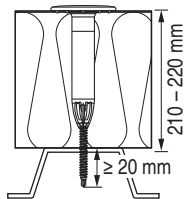

2059200
22.01.2014

S-IDP 4.8S/40x220 # 2045772

Rostfrei/Inox/Stainless

2059200