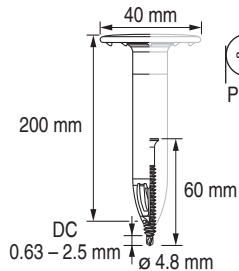

2059200
22.01.2014

S-IDP 4.8S/40x220 # 2045772

Rostfrei/Inox/Stainless

2059200